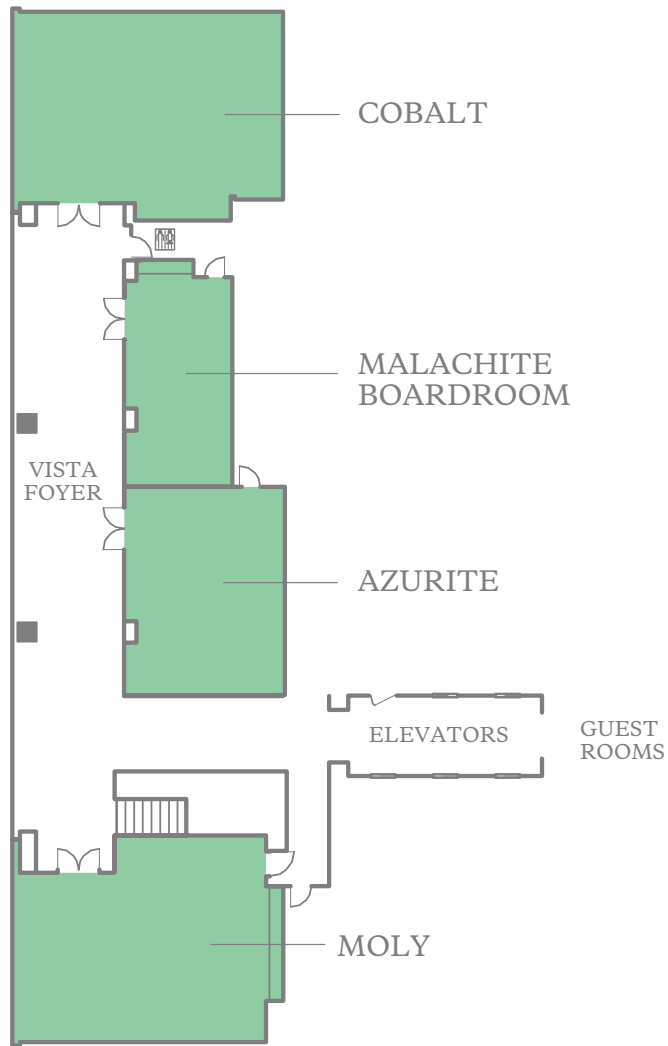

Additional spaces for meetings and events, not displayed here, may also be available. Contact your hotel representative for more information.

MEETING SPACE  
THIRTEENTH THROUGH  
EIGHTEENTH FLOOR

333 North Central Avenue  
Phoenix, Arizona 85004  
T 602.429.3500 F 602.429.3505  
E westinphoenixdowntown@starwoodhotels.com  
westinphoenixdowntown.com

**THE WESTIN**  
PHOENIX DOWNTOWN

	DIMENSIONS	AREA (SQ. FT.)	MAX CEILING HEIGHT	THEATER	THEATER CHEVRON	CLASSROOM	CLASSROOM CHEVRON	BANQUET	BANQUET CHEVRON	CONFERENCE	U-SHAPE	HOLLOW SQ.	RECEPTION
■ CONFERENCE SUITES	—	384	—	—	—	—	—	—	—	8	—	—	—

This document contains approximate measurements and square footage that are for illustrative purposes only. We cannot guarantee the floor plan accuracy or completeness, therefore encourage you to review the space to make sure it is suitable for your event.

	DIMENSIONS	AREA (SQ. FT.)	MAX CEILING HEIGHT	THEATER	THEATER CHEVRON	CLASSROOM	CLASSROOM CHEVRON	BANQUET	BANQUET CHEVRON	CONFERENCE	U-SHAPE	HOLLOW SQ.	RECEPTION
■ AZURITE	22' X 30'	655	8.8'	32	24	27	—	20	30	18	12	24	68
■ COBALT	31' X 39'	1,102	9.8'	117	70	63	—	60	20	30	33	42	116
■ MALACHITE BOARDROOM	15' X 32'	447	8.8'	—	—	—	—	—	—	15	—	—	—
■ MOLA	30' X 39'	1,036	9.5'	56	34	45	—	40	40	24	24	24	109
VISTA FOYER	16' X 68'	1,088	9.4'	—	—	—	—	—	—	—	—	—	73