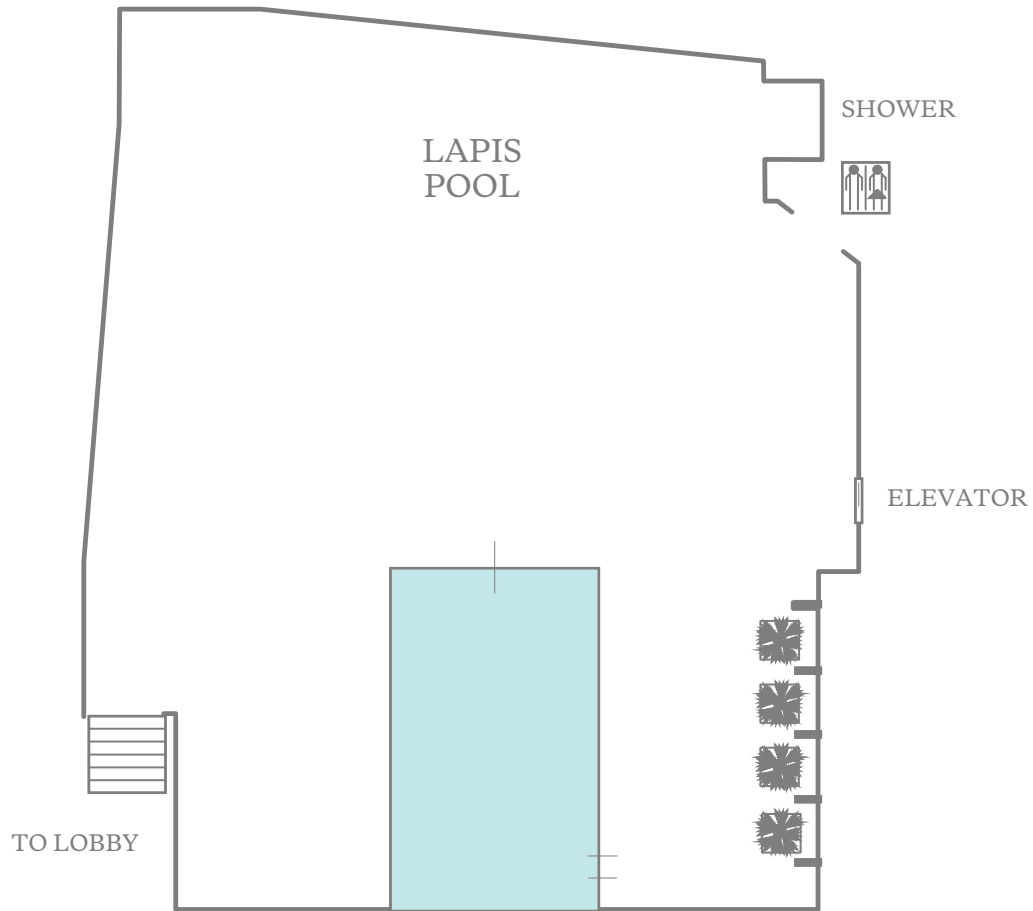

MEETING SPACE LAPIS POOL AREA

333 North Central Avenue
Phoenix, Arizona 85004
T 602.429.3500 F 602.429.3505
E westinphoenixdowntown@starwoodhotels.com
westinphoenixdowntown.com

THE WESTIN
PHOENIX DOWNTOWN

	DIMENSIONS	AREA (SQ. FT.)	MAX CEILING HEIGHT	THEATER	THEATER CHEVRON	CLASSROOM	CLASSROOM CHEVRON	BANQUET	BANQUET CHEVRON	CONFERENCE	U-SHAPE	HOLLOW SQ.	RECEPTION
LAPIS POOL TERRACE	—	1,810	—	—	—	—	—	121	—	—	—	—	121