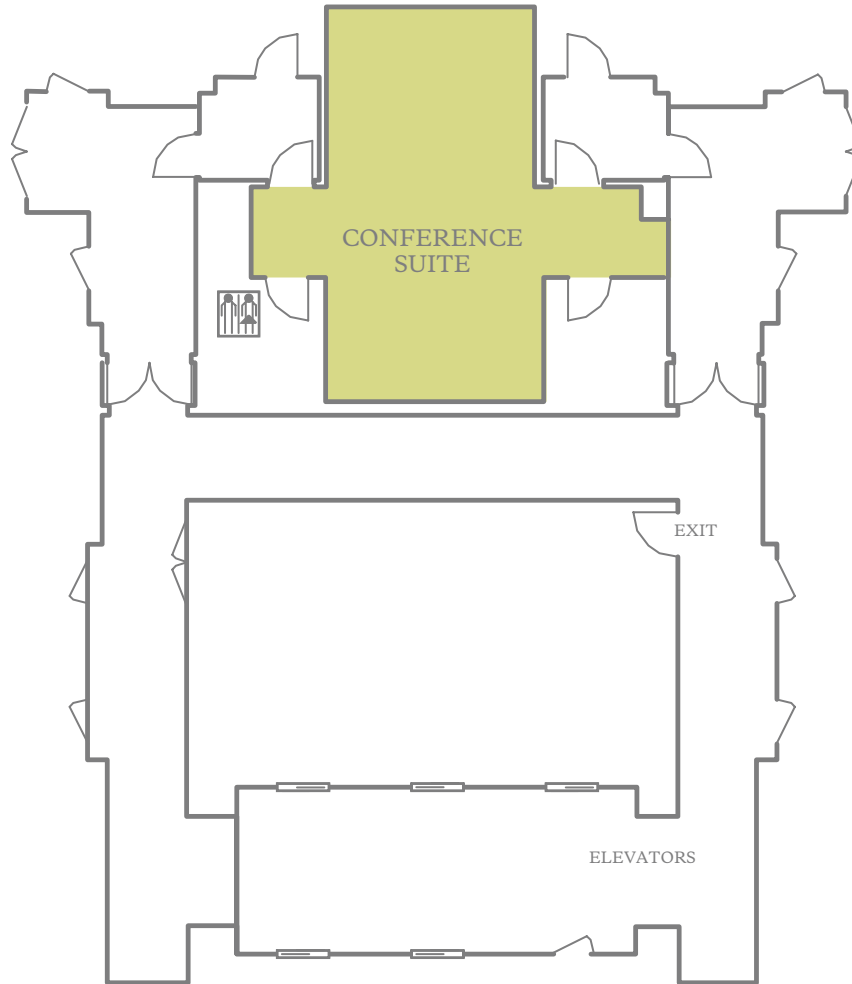

# FLOOR PLANS CAPACITY CHARTS

## LAPIS POOL AREA

1. LAPIS POOL TERRACE

ROOMS AT A GLANCE	
TOTAL GUEST ROOMS	242
TOTAL MEETING ROOMS	12
LARGEST MEETING ROOM CAPACITY	200
LARGEST MEETING ROOM SIZE	279 m <sup>2</sup> / 3,000 ft <sup>2</sup>

Additional spaces for meetings and events, not displayed here, may also be available. Contact your hotel representative for more information.

MEETING SPACE  
THIRTEENTH THROUGH  
EIGHTEENTH FLOOR

333 North Central Avenue  
Phoenix, Arizona 85004  
T 602.429.3500 F 602.429.3505  
E westinphoenixdowntown@starwoodhotels.com  
westinphoenixdowntown.com

**THE WESTIN**  
PHOENIX DOWNTOWN

	DIMENSIONS	AREA (SQ. FT.)	MAX CEILING HEIGHT	THEATER	THEATER CHEVRON	CLASSROOM	CLASSROOM CHEVRON	BANQUET	BANQUET CHEVRON	CONFERENCE	U-SHAPE	HOLLOW SQ.	RECEPTION
■ CONFERENCE SUITES	—	384	—	—	—	—	—	—	—	8	—	—	—