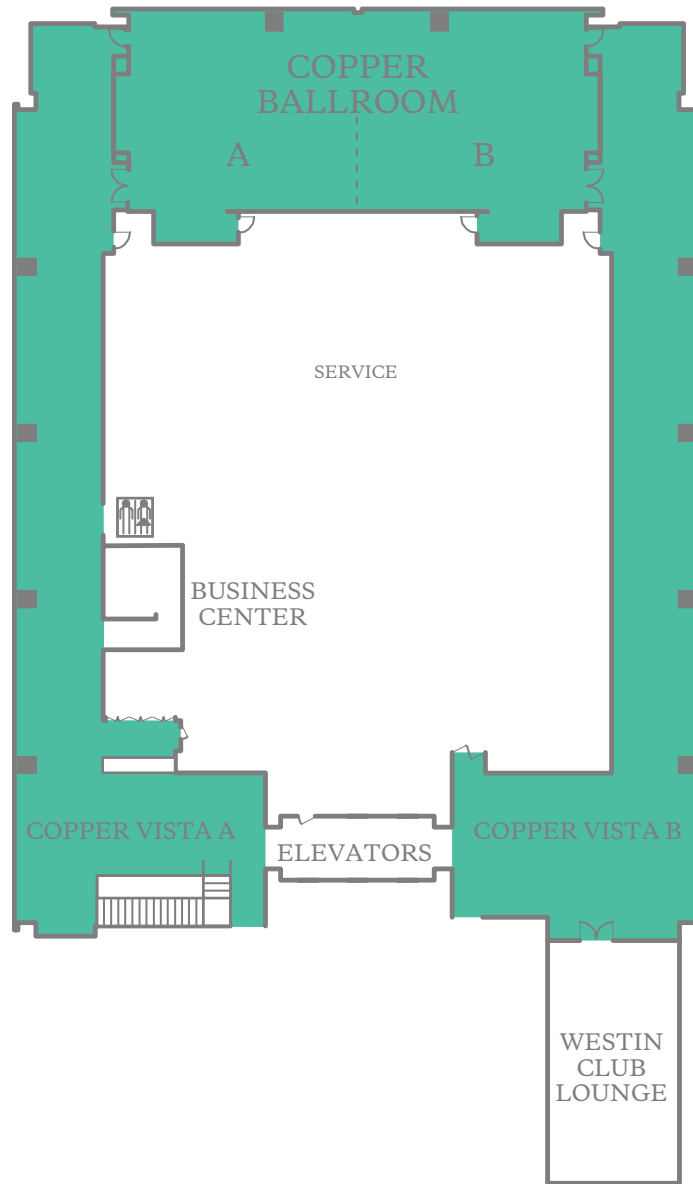

MEETING SPACE ELEVENTH FLOOR

333 North Central Avenue
Phoenix, Arizona 85004
T 602.429.3500 F 602.429.3505
E westinphoenixdowntown@starwoodhotels.com
westinphoenixdowntown.com

THE WESTIN
PHOENIX DOWNTOWN

	DIMENSIONS	AREA (SQ. FT.)	MAX CEILING HEIGHT	THEATER	THEATER CHEVRON	CLASSROOM	CLASSROOM CHEVRON	BANQUET	BANQUET CHEVRON	CONFERENCE	U-SHAPE	HOLLOW SQ.	RECEPTION
■ COPPER BALLROOM	83' X 36'	3,000	10.9'	294	190	135	99	180	200	48	75	78	342
■ COPPER A	42' X 36'	1,500	10.9'	126	112	81	75	90	80	30	30	48	171
■ COPPER B	42' X 36'	1,500	10.9'	188	126	102	78	90	80	30	33	48	171
■ COPPER VISTA A	16' X 120'	1,920	9.3'	—	—	—	—	100	—	—	—	—	378
■ COPPER VISTA B	16' X 120'	1,920	9.3'	—	—	—	—	100	—	—	—	—	—

This document contains approximate measurements and square footage that are for illustrative purposes only. We cannot guarantee the floor plan accuracy or completeness, therefore encourage you to review the space to make sure it is suitable for your event.