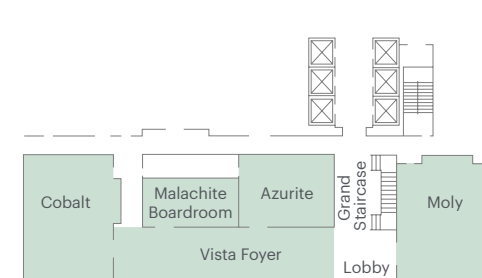

Lapis Pool Terrace

Conference Suite

11TH Floor

12TH Floor

Floors 13 - 18

CAPACITY CHART

ROOM NAME	DIM. (L X W)	AREA	HEIGHT	BANQ.	THTR.	CONF.	REC.	CLASS	U-SHP
ELEVENTH FLOOR									
COPPER BALLROOM	84.0' X 36.6'	3,000 ft ²	9.0'	200	200	100	200	136	86
COPPER A	42.0' X 36.6'	1,500 ft ²	9.0'	120	100	50	100	68	43
COPPER B	42.0' X 36.6'	1,500 ft ²	9.0'	100	100	50	100	68	43
COPPER VISTA A	16.0' X 120.0'	1,920 ft ²	9.4'	-	-	-	128	-	-
COPPER VISTA B	120.0' X 16.0'	1,920 ft ²	9.4'	-	-	-	128	-	-
TWELFTH FLOOR									
COBALT	39.0' X 28.0'	1,100 ft ²	10.0'	74	74	37	74	50	31
MALACHITE BOARDROOM	15.0' X 29.0'	435 ft ²	10.0'	-	-	18	-	-	-
AZURITE	23.0' X 29.0'	667 ft ²	10.0'	45	45	22	45	30	19
MOLY	37.0' X 27.0'	1,000 ft ²	10.0'	70	70	33	70	45	29
VISTA FOYER	16.0' X 68.0'	1,088 ft ²	9.0'	-	-	-	73	-	-

Copper Ballroom - Banquet

Copper Ballroom-Business Meeting

Vista Foyer

Copper Vista B

Copper Vista A

Copper Vista B

Meeting Space Features

Tastefully designed rooms offer flexible, state-of-the-art meeting space. Experienced, hands-on meeting specialists will assist in making make the most of your meeting experience.

Moly Meeting Room

Malachite Boardroom

Cobalt Meeting Room

province

URBAN KITCHEN & BAR

Where delectable, yet simple cuisine, attentive service and a contemporary, urban setting combine to make your event exceptional in every way. Outdoor fire and water features present a stimulating welcome and a serene place to relax with soaring patio views of the surrounding downtown Phoenix architecture. Indoors, nature-inspired décor prepares you for pure, wholesome dishes that fill the menus. Carefully refined cuisine, crafted seasonally from sustainable resources, ensure your enjoyment with every taste. Plan your experience from parties of 10 to customized group events or reserve the entire restaurant.