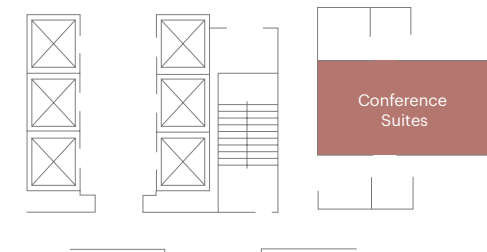

CONFERENCE SUITES

Make the most of your meeting with conference suites for small groups. These 348 square foot conference suites feature seating for up to eight people, 40" rotating plasma television, service kitchen with full sized refrigerator and connecting sleeping room capability.

Lapis Pool Terrace

Conference Suite

11TH Floor

12TH Floor

Floors 13 - 18

CAPACITY CHART

ROOM NAME	DIM. (L X W)	AREA	HEIGHT	BANQ.	THTR.	CONF.	REC.	CLASS	U-SHP
ELEVENTH FLOOR									
COPPER BALLROOM	84.0' X 36.6'	3,000 ft ²	9.0'	200	200	100	200	136	86
COPPER A	42.0' X 36.6'	1,500 ft ²	9.0'	120	100	50	100	68	43
COPPER B	42.0' X 36.6'	1,500 ft ²	9.0'	100	100	50	100	68	43
COPPER VISTA A	16.0' X 120.0'	1,920 ft ²	9.4'	-	-	-	128	-	-
COPPER VISTA B	120.0' X 16.0'	1,920 ft ²	9.4'	-	-	-	128	-	-
TWELFTH FLOOR									
COBALT	39.0' X 28.0'	1,100 ft ²	10.0'	74	74	37	74	50	31
MALACHITE BOARDROOM	15.0' X 29.0'	435 ft ²	10.0'	-	-	18	-	-	-
AZURITE	23.0' X 29.0'	667 ft ²	10.0'	45	45	22	45	30	19
MOLY	37.0' X 27.0'	1,000 ft ²	10.0'	70	70	33	70	45	29
VISTA FOYER	16.0' X 68.0'	1,088 ft ²	9.0'	-	-	-	73	-	-

Copper Ballroom - Banquet

Copper Ballroom-Business Meeting

Vista Foyer

Copper Vista B

Copper Vista A

Copper Vista B

Meeting Space Features

Tastefully designed rooms offer flexible, state-of-the-art meeting space. Experienced, hands-on meeting specialists will assist in making make the most of your meeting experience.