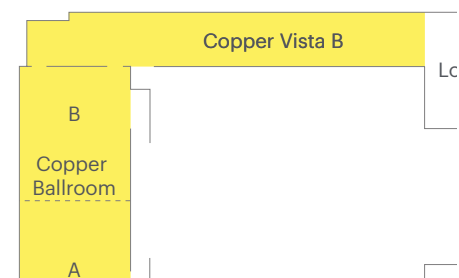

Lapis Pool Terrace

Conference Suite

11TH Floor

12TH Floor

Floors 13 - 18

CAPACITY CHART

ROOM NAME	DIM. (L X W)	AREA	HEIGHT	BANQ.	THTR.	CONF.	REC.	CLASS	U-SHP
ELEVENTH FLOOR									
COPPER BALLROOM	84.0' X 36.6'	3,000 ft ²	9.0'	200	200	100	200	136	86
COPPER A	42.0' X 36.6'	1,500 ft ²	9.0'	120	100	50	100	68	43
COPPER B	42.0' X 36.6'	1,500 ft ²	9.0'	100	100	50	100	68	43
COPPER VISTA A	16.0' X 120.0'	1,920 ft ²	9.4'	-	-	-	128	-	-
COPPER VISTA B	120.0' X 16.0'	1,920 ft ²	9.4'	-	-	-	128	-	-
TWELFTH FLOOR									
COBALT	39.0' X 28.0'	1,100 ft ²	10.0'	74	74	37	74	50	31
MALACHITE BOARDROOM	15.0' X 29.0'	435 ft ²	10.0'	-	-	18	-	-	-
AZURITE	23.0' X 29.0'	667 ft ²	10.0'	45	45	22	45	30	19
MOLY	37.0' X 27.0'	1,000 ft ²	10.0'	70	70	33	70	45	29
VISTA FOYER	16.0' X 68.0'	1,088 ft ²	9.0'	-	-	-	73	-	-